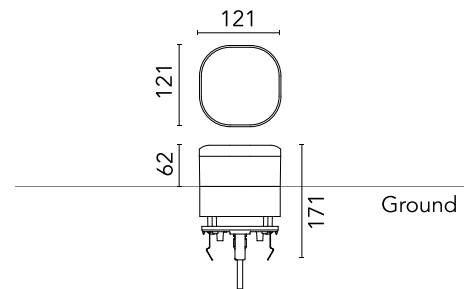

FLOS

F023C2CD033 Anthracite

Pointbreak Balisage 2 - 60 Dimmable DALI

Designed by Piero Lissoni, 2020

13W - 600lm - 2700K - CRI> 80

LED light source included. Integrated 220-240V ON/OFF and 1-10V/DALI dimmable electrical power. Equipped with one piece of neoprene output cable. IP68 junction system to be ordered separately. Luminaire must be installed with mandatory box for installation, ordered separately.

Are you a professional and your project needs consulting and support?

[BOOK AN APPOINTMENT](#)

Main specifications

EAN	8054793369600
Mounting	Ground
Light source type	LED
Light sources included	Yes
LED type	Top LED
Number of lamps	1
Power (W)	13
System power (W)	12.5
Source flux (lm)	1374
Lumen Output (lm)	600

Physical

Colour	Anthracite
Orientation	Fixed
Recessed depth (mm)	109
Length (mm)	121
Net weight (kg)	2.19
Package height (mm)	165
Package width (mm)	270
Package length (mm)	230
Package volume (m3)	0.01
IP internal	65
H2O stop	Yes
Drive Over	No