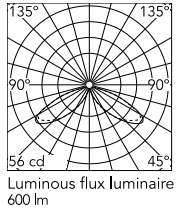

Schematic light drawing