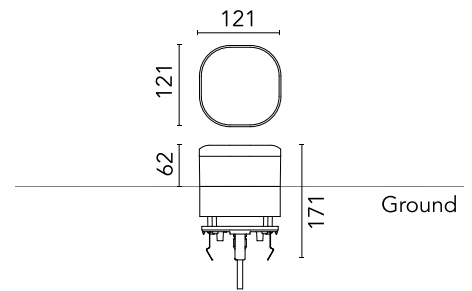

FLOS

F023C2CD006 Grey

Pointbreak Balisage 2 - 60 Dimmable DALI

Designed by Piero Lissoni, 2020

13W - 600lm - 2700K - CRI > 80

LED light source included. Integrated 220-240V ON/OFF and 1-10V/DALI dimmable electrical power. Equipped with one piece of neoprene output cable. IP68 junction system to be ordered separately. Luminaire must be installed with mandatory box for installation, ordered separately.

Are you a professional and your project needs consulting and support?

[BOOK AN APPOINTMENT](#)

Main specifications

EAN	8054793369525
Mounting	Ground
Light source type	LED
Light sources included	Yes
LED type	Top LED
Number of lamps	1
Power (W)	13
System power (W)	12.5
Source flux (lm)	1374
Lumen Output (lm)	600

Physical

Colour	Grey
Orientation	Fixed
Recessed depth (mm)	109
Length (mm)	121
Net weight (kg)	2.19
Package height (mm)	165
Package width (mm)	270
Package length (mm)	230
Package volume (m3)	0.01
IP internal	65
H2O stop	Yes
Drive Over	No

Schematic light drawing

Beam Angle: 34°

h(m)	E(lx)	D(m)
1	56	2.12
2	14	4.24
3	6	6.36
4	3	8.48
5	2	10.60

Photometric

Lighting type	Direct
Light distribution	Asymmetric
CCT (K)	2700
CRI>	80
Extreme cut off	No