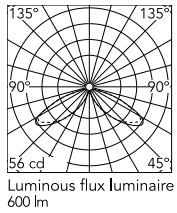

Physical

Colour	Grey
Orientation	Fixed
Recessed depth (mm)	109
Length (mm)	121
Net weight (kg)	2.19
Package height (mm)	165
Package width (mm)	270
Package length (mm)	230
Package volume (m3)	0.01
IP internal	65
H2O stop	Yes
Drive Over	No

Download

[Mounting instructions](#) ZIP

Photometric Files

[LDT / IES](#) ZIP

Technical Drawings

[2D](#) ZIP

[3D](#) ZIP

[Bim](#) ZIP

Schematic light drawing

Beam Angle: 34°

h(m)	E(lx)	D(m)
1	56	2.12
2	14	4.24
3	6	6.36
4	3	8.48
5	2	10.60

Photometric

Lighting type	Direct
Light distribution	Asymmetric
CCT (K)	2700
CRI>	80
Extreme cut off	No