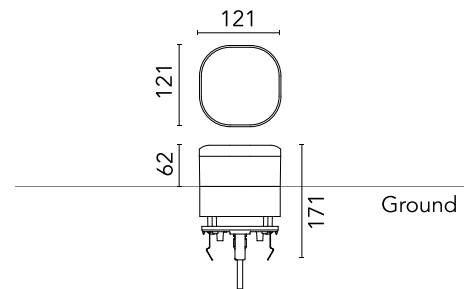

FLOS

F023C2CB018 Deep Brown

Pointbreak Balisage 2 - 60 Dimmable 1-10V

Designed by Piero Lissoni, 2020

13W - 600lm - 2700K - CRI > 80

LED light source included. Integrated 220-240V ON/OFF and 1-10V/DALI dimmable electrical power. Equipped with one piece of neoprene output cable. IP68 junction system to be ordered separately. Luminaire must be installed with mandatory box for installation, ordered separately.

Are you a professional and your project needs consulting and support?

[BOOK AN APPOINTMENT](#)

Main specifications

EAN	8054793369471
Mounting	Ground
Light source type	LED
Light sources included	Yes
LED type	Top LED
Number of lamps	1
Power (W)	13
System power (W)	12.5
Source flux (lm)	1374
Lumen Output (lm)	600

Physical

Colour	Deep Brown
Orientation	Fixed
Recessed depth (mm)	109
Length (mm)	121
Net weight (kg)	2.19
Package height (mm)	165
Package width (mm)	270
Package length (mm)	230
Package volume (m3)	0.01
IP internal	65
H2O stop	Yes
Drive Over	No