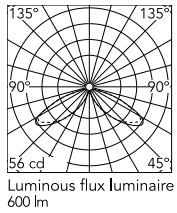

Physical

Colour	Forest Green
Orientation	Fixed
Recessed depth (mm)	109
Length (mm)	121
Net weight (kg)	2.19
Package height (mm)	165
Package width (mm)	270
Package length (mm)	230
Package volume (m3)	0.01
IP internal	65
H2O stop	Yes
Drive Over	No

Download

[Mounting instructions](#) ZIP

Photometric Files

[LDT / IES](#) ZIP

Technical Drawings

[2D](#) ZIP

[3D](#) ZIP

[Bim](#) ZIP

Schematic light drawing

Beam Angle: 34°

h(m)	E(lx)	D(m)
1	56	2.12
2	14	4.24
3	6	6.36
4	3	8.48
5	2	10.60

Photometric

Lighting type	Direct
Light distribution	Asymmetric
CCT (K)	2700
CRI>	80
Extreme cut off	No