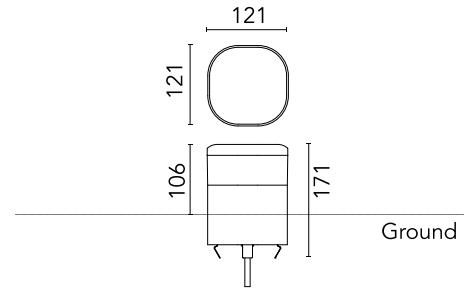

FLOS

F023C4DA012 Forest Green

Pointbreak Balisage 2 - 105

Designed by Piero Lissoni, 2020

13W - 672lm - 4000K - CRI> 80

LED light source included. Integrated 220-240V ON/OFF and 1-10V/DALI dimmable electrical power. Equipped with one piece of neoprene output cable. IP68 junction system to be ordered separately. Luminaire must be installed with mandatory box for installation, ordered separately.

Are you a professional and your project needs consulting and support?

[BOOK AN APPOINTMENT](#)

Main specifications

EAN	8054793371757
Mounting	Ground
Light source type	LED
Light sources included	Yes
LED type	Top LED
Number of lamps	1
Power (W)	13
System power (W)	12.5
Source flux (lm)	1538
Lumen Output (lm)	672

Physical

Colour	Forest Green
Orientation	Fixed
Recessed depth (mm)	65
Length (mm)	121
Net weight (kg)	2.33
Package height (mm)	165
Package width (mm)	270
Package length (mm)	230
Package volume (m3)	0.01
IP internal	65
H2O stop	Yes
Drive Over	No