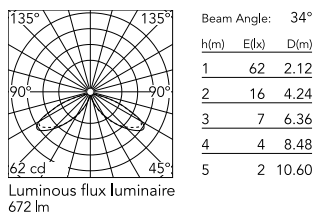

Schematic light drawing