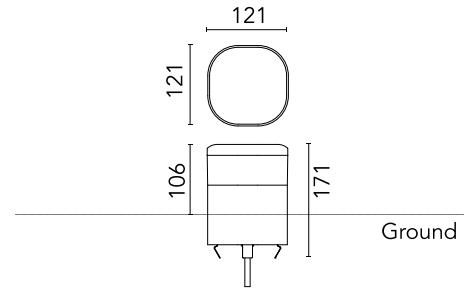

FLOS

F023C3DA033 Anthracite

Pointbreak Balisage 2 - 105

Designed by Piero Lissoni, 2020

13W - 624lm - 3000K - CRI> 80

LED light source included. Integrated 220-240V ON/OFF and 1-10V/DALI dimmable electrical power. Equipped with one piece of neoprene output cable. IP68 junction system to be ordered separately. Luminaire must be installed with mandatory box for installation, ordered separately.

Are you a professional and your project needs consulting and support?

[BOOK AN APPOINTMENT](#)

Main specifications

EAN	8054793370705
Mounting	Ground
Light source type	LED
Light sources included	Yes
LED type	Top LED
Number of lamps	1
Power (W)	13
System power (W)	12.5
Source flux (lm)	1429
Lumen Output (lm)	624

Physical

Colour	Anthracite
Orientation	Fixed
Recessed depth (mm)	65
Length (mm)	121
Net weight (kg)	2.33
Package height (mm)	165
Package width (mm)	270
Package length (mm)	230
Package volume (m3)	0.01
IP internal	65
H2O stop	Yes
Drive Over	No