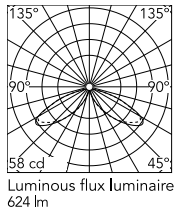

Schematic light drawing