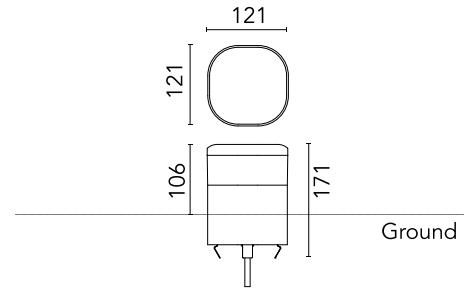

FLOS

F023C3DA018 Deep Brown

Pointbreak Balisage 2 - 105

Designed by Piero Lissoni, 2020

13W - 624lm - 3000K - CRI > 80

LED light source included. Integrated 220-240V ON/OFF and 1-10V/DALI dimmable electrical power. Equipped with one piece of neoprene output cable. IP68 junction system to be ordered separately. Luminaire must be installed with mandatory box for installation, ordered separately.

Are you a professional and your project needs consulting and support?

[BOOK AN APPOINTMENT](#)

Main specifications

EAN	8054793370682
Mounting	Ground
Light source type	LED
Light sources included	Yes
LED type	Top LED
Number of lamps	1
Power (W)	13
System power (W)	12.5
Source flux (lm)	1429
Lumen Output (lm)	624

Physical

Colour	Deep Brown
Orientation	Fixed
Recessed depth (mm)	65
Length (mm)	121
Net weight (kg)	2.33
Package height (mm)	165
Package width (mm)	270
Package length (mm)	230
Package volume (m3)	0.01
IP internal	65
H2O stop	Yes
Drive Over	No