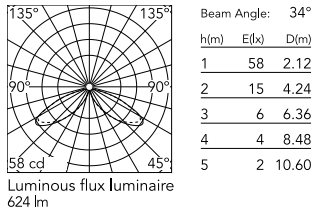

Schematic light drawing