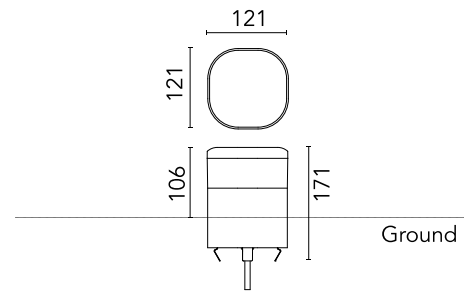

## Pointbreak Balisage 2 - 105

Designed by Piero Lissoni, 2020

13W - 600lm - 2700K - CRI > 80

LED light source included. Integrated 220-240V ON/OFF and 1-10V/DALI dimmable electrical power. Equipped with one piece of neoprene output cable. IP68 junction system to be ordered separately. Luminaire must be installed with mandatory box for installation, ordered separately.

### Main specifications

EAN	8054793369655
Mounting	Ground
Light source type	LED
Light sources included	Yes
LED type	Top LED
Number of lamps	1
Power (W)	13
System power (W)	12.5
Source flux (lm)	1374
Lumen Output (lm)	600

### Physical

Colour	Deep Brown
Orientation	Fixed
Recessed depth (mm)	65
Length (mm)	121
Net weight (kg)	2.33
Package height (mm)	165
Package width (mm)	270
Package length (mm)	230
Package volume (m3)	0.01
IP internal	65
H2O stop	Yes
Drive Over	No