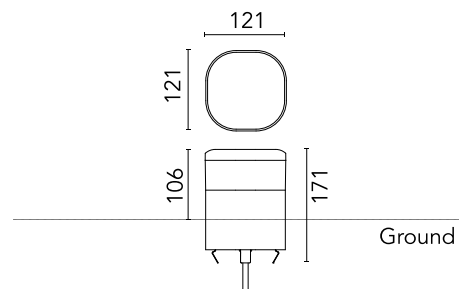

## Pointbreak Balisage 2 - 105 Dimmable DALI

Designed by Piero Lissoni, 2020

13W - 600lm - 2700K - CRI > 80

LED light source included. Integrated 220-240V ON/OFF and 1-10V/DALI dimmable electrical power. Equipped with one piece of neoprene output cable. IP68 junction system to be ordered separately. Luminaire must be installed with mandatory box for installation, ordered separately.

### Main specifications

EAN	8054793369976
Mounting	Ground
Light source type	LED
Light sources included	Yes
LED type	Top LED
Number of lamps	1
Power (W)	13
System power (W)	12.5
Source flux (lm)	1374
Lumen Output (lm)	600

### Physical

Colour	Anthracite
Orientation	Fixed
Recessed depth (mm)	65
Length (mm)	121
Net weight (kg)	2.33
Package height (mm)	165
Package width (mm)	270
Package length (mm)	230
Package volume (m3)	0.01
IP internal	65
H2O stop	Yes
Drive Over	No