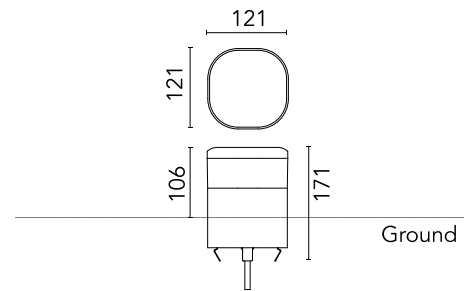

FLOS

■ F023C2DD030 Black

Pointbreak Balisage 2 - 105 Dimmable DALI

Designed by Piero Lissoni, 2020

13W - 600lm - 2700K - CRI > 80

LED light source included. Integrated 220-240V ON/OFF and 1-10V/DALI dimmable electrical power. Equipped with one piece of neoprene output cable. IP68 junction system to be ordered separately. Luminaire must be installed with mandatory box for installation, ordered separately.

Are you a professional and your project needs consulting and support?

[BOOK AN APPOINTMENT](#)

Main specifications

EAN	8054793369952
Mounting	Ground
Light source type	LED
Light sources included	Yes
LED type	Top LED
Number of lamps	1
Power (W)	13
System power (W)	12.5
Source flux (lm)	1374
Lumen Output (lm)	600

Physical

Colour	Black
Orientation	Fixed
Recessed depth (mm)	65
Length (mm)	121
Net weight (kg)	2.33
Package height (mm)	165
Package width (mm)	270
Package length (mm)	230
Package volume (m3)	0.01
IP internal	65
H2O stop	Yes
Drive Over	No