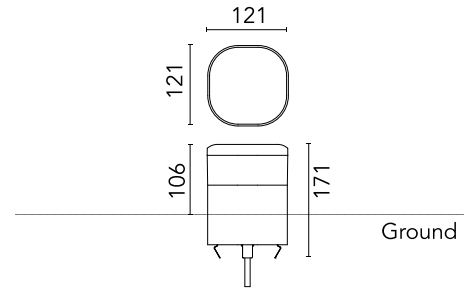

## Pointbreak Balisage 2 - 105 Dimmable DALI

Designed by Piero Lissoni, 2020

13W - 600lm - 2700K - CRI > 80

LED light source included. Integrated 220-240V ON/OFF and 1-10V/DALI dimmable electrical power. Equipped with one piece of neoprene output cable. IP68 junction system to be ordered separately. Luminaire must be installed with mandatory box for installation, ordered separately.

### Main specifications

EAN	8054793369938
Mounting	Ground
Light source type	LED
Light sources included	Yes
LED type	Top LED
Number of lamps	1
Power (W)	13
System power (W)	12.5
Source flux (lm)	1374
Lumen Output (lm)	600

### Physical

Colour	Deep Brown
Orientation	Fixed
Recessed depth (mm)	65
Length (mm)	121
Net weight (kg)	2.33
Package height (mm)	165
Package width (mm)	270
Package length (mm)	230
Package volume (m3)	0.01
IP internal	65
H2O stop	Yes
Drive Over	No