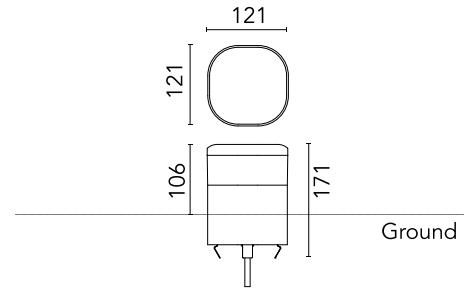

FLOS

F023C2DD012 Forest Green

Pointbreak Balisage 2 - 105 Dimmable DALI

Designed by Piero Lissoni, 2020

13W - 600lm - 2700K - CRI > 80

LED light source included. Integrated 220-240V ON/OFF and 1-10V/DALI dimmable electrical power. Equipped with one piece of neoprene output cable. IP68 junction system to be ordered separately. Luminaire must be installed with mandatory box for installation, ordered separately.

Are you a professional and your project needs consulting and support?

[BOOK AN APPOINTMENT](#)

Main specifications

EAN	8054793369914
Mounting	Ground
Light source type	LED
Light sources included	Yes
LED type	Top LED
Number of lamps	1
Power (W)	13
System power (W)	12.5
Source flux (lm)	1374
Lumen Output (lm)	600

Physical

Colour	Forest Green
Orientation	Fixed
Recessed depth (mm)	65
Length (mm)	121
Net weight (kg)	2.33
Package height (mm)	165
Package width (mm)	270
Package length (mm)	230
Package volume (m3)	0.01
IP internal	65
H2O stop	Yes
Drive Over	No