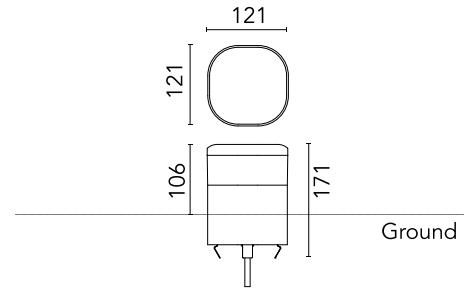

FLOS

F023C2DD006 Grey

Pointbreak Balisage 2 - 105 Dimmable DALI

Designed by Piero Lissoni, 2020

13W - 600lm - 2700K - CRI > 80

LED light source included. Integrated 220-240V ON/OFF and 1-10V/DALI dimmable electrical power. Equipped with one piece of neoprene output cable. IP68 junction system to be ordered separately. Luminaire must be installed with mandatory box for installation, ordered separately.

Are you a professional and your project needs consulting and support?

[BOOK AN APPOINTMENT](#)

Main specifications

EAN	8054793369891
Mounting	Ground
Light source type	LED
Light sources included	Yes
LED type	Top LED
Number of lamps	1
Power (W)	13
System power (W)	12.5
Source flux (lm)	1374
Lumen Output (lm)	600

Physical

Colour	Grey
Orientation	Fixed
Recessed depth (mm)	65
Length (mm)	121
Net weight (kg)	2.33
Package height (mm)	165
Package width (mm)	270
Package length (mm)	230
Package volume (m3)	0.01
IP internal	65
H2O stop	Yes
Drive Over	No