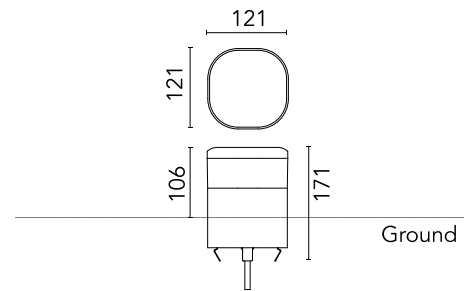

## Pointbreak Balisage 2 - 105 Dimmable DALI

Designed by Piero Lissoni, 2020

13W - 600lm - 2700K - CRI > 80

LED light source included. Integrated 220-240V ON/OFF and 1-10V/DALI dimmable electrical power. Equipped with one piece of neoprene output cable. IP68 junction system to be ordered separately. Luminaire must be installed with mandatory box for installation, ordered separately.

### Main specifications

EAN	8054793369877
Mounting	Ground
Light source type	LED
Light sources included	Yes
LED type	Top LED
Number of lamps	1
Power (W)	13
System power (W)	12.5
Source flux (lm)	1374
Lumen Output (lm)	600

### Physical

Colour	White
Orientation	Fixed
Recessed depth (mm)	65
Length (mm)	121
Net weight (kg)	2.33
Package height (mm)	165
Package width (mm)	270
Package length (mm)	230
Package volume (m3)	0.01
IP internal	65
H2O stop	Yes
Drive Over	No