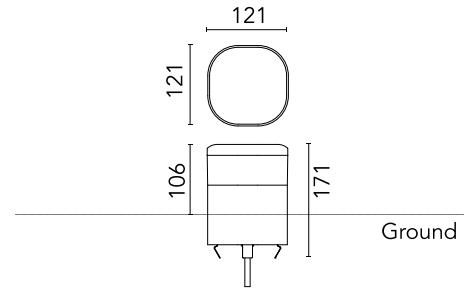

## Pointbreak Balisage 2 - 105 Dimmable 1-10V

Designed by Piero Lissoni, 2020

13W - 600lm - 2700K - CRI > 80

LED light source included. Integrated 220-240V ON/OFF and 1-10V/DALI dimmable electrical power. Equipped with one piece of neoprene output cable. IP68 junction system to be ordered separately. Luminaire must be installed with mandatory box for installation, ordered separately.

### Main specifications

EAN	8054793369808
Mounting	Ground
Light source type	LED
Light sources included	Yes
LED type	Top LED
Number of lamps	1
Power (W)	13
System power (W)	12.5
Source flux (lm)	1374
Lumen Output (lm)	600

### Physical

Colour	Anthracite
Orientation	Fixed
Recessed depth (mm)	65
Length (mm)	121
Net weight (kg)	2.33
Package height (mm)	165
Package width (mm)	270
Package length (mm)	230
Package volume (m3)	0.01
IP internal	65
H2O stop	Yes
Drive Over	No