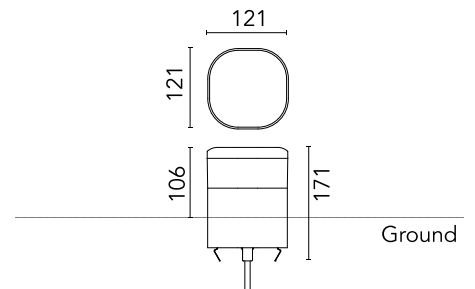

## Pointbreak Balisage 2 - 105 Dimmable 1-10V

Designed by Piero Lissoni, 2020

13W - 600lm - 2700K - CRI > 80

LED light source included. Integrated 220-240V ON/OFF and 1-10V/DALI dimmable electrical power. Equipped with one piece of neoprene output cable. IP68 junction system to be ordered separately. Luminaire must be installed with mandatory box for installation, ordered separately.

### Main specifications

EAN	8054793369785
Mounting	Ground
Light source type	LED
Light sources included	Yes
LED type	Top LED
Number of lamps	1
Power (W)	13
System power (W)	12.5
Source flux (lm)	1374
Lumen Output (lm)	600

### Physical

Colour	Deep Brown
Orientation	Fixed
Recessed depth (mm)	65
Length (mm)	121
Net weight (kg)	2.33
Package height (mm)	165
Package width (mm)	270
Package length (mm)	230
Package volume (m3)	0.01
IP internal	65
H2O stop	Yes
Drive Over	No