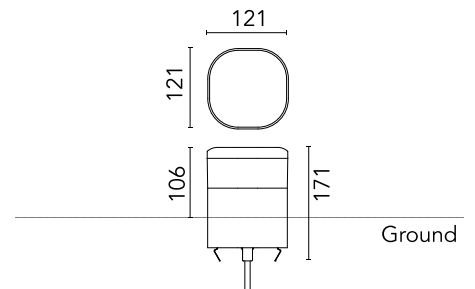

FLOS

F023C2DB012 Forest Green

Pointbreak Balisage 2 - 105 Dimmable 1-10V

Designed by Piero Lissoni, 2020

13W - 600lm - 2700K - CRI > 80

LED light source included. Integrated 220-240V ON/OFF and 1-10V/DALI dimmable electrical power. Equipped with one piece of neoprene output cable. IP68 junction system to be ordered separately. Luminaire must be installed with mandatory box for installation, ordered separately.

Are you a professional and your project needs consulting and support?

[BOOK AN APPOINTMENT](#)

Main specifications

EAN	8054793369778
Mounting	Ground
Light source type	LED
Light sources included	Yes
LED type	Top LED
Number of lamps	1
Power (W)	13
System power (W)	12.5
Source flux (lm)	1374
Lumen Output (lm)	600

Physical

Colour	Forest Green
Orientation	Fixed
Recessed depth (mm)	65
Length (mm)	121
Net weight (kg)	2.33
Package height (mm)	165
Package width (mm)	270
Package length (mm)	230
Package volume (m3)	0.01
IP internal	65
H2O stop	Yes
Drive Over	No