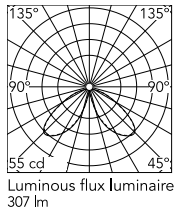

Physical

Colour	Anthracite
Orientation	Fixed
Recessed depth (mm)	116
Length (mm)	81
Net weight (kg)	1.7
Package height (mm)	165
Package width (mm)	270
Package length (mm)	230
Package volume (m3)	0.01
IP internal	65
H2O stop	Yes
Drive Over	No

Download

[Mounting instructions](#)  ZIP

Photometric Files

[LDT / IES](#)  ZIP

Technical Drawings

[2D](#)  ZIP

[3D](#)  ZIP

[Bim](#)  ZIP

Schematic light drawing

Beam Angle: 42°

h(m)	E(lx)	D(m)
1	55	1.52
2	14	3.05
3	6	4.57
4	3	6.09
5	2	7.62

Luminous flux luminaire
307 lm

Photometric

Lighting type	Direct
Light distribution	Asymmetric
CCT (K)	4000
CRI>	80
Extreme cut off	No