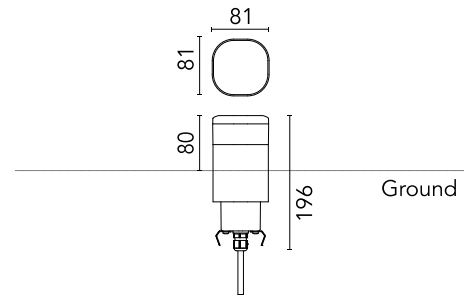

FLOS

F023B4BA033 Anthracite

Pointbreak Balisage 1 - 80

Designed by Piero Lissoni, 2020

6W - 307lm - 4000K - CRI> 80

LED light source included. Integrated 220-240V ON/OFF and 1-10V/DALI dimmable electrical power. Equipped with one piece of neoprene output cable. IP68 junction system to be ordered separately. Luminaire must be installed with mandatory box for installation, ordered separately.

Are you a professional and your project needs consulting and support?

[BOOK AN APPOINTMENT](#)

Main specifications

EAN	8054793368719
Mounting	Ground
Light source type	LED
Light sources included	Yes
LED type	Top LED
Number of lamps	1
Power (W)	6
System power (W)	5.6
Source flux (lm)	625
Lumen Output (lm)	307

Physical

Colour	Anthracite
Orientation	Fixed
Recessed depth (mm)	116
Length (mm)	81
Net weight (kg)	1.7
Package height (mm)	165
Package width (mm)	270
Package length (mm)	230
Package volume (m3)	0.01
IP internal	65
H2O stop	Yes
Drive Over	No

Schematic light drawing

Beam Angle: 42°

h(m)	E(lx)	D(m)
1	55	1.52
2	14	3.05
3	6	4.57
4	3	6.09
5	2	7.62

Luminous flux luminaire
307 lm

Photometric

Lighting type	Direct
Light distribution	Asymmetric
CCT (K)	4000
CRI>	80
Extreme cut off	No