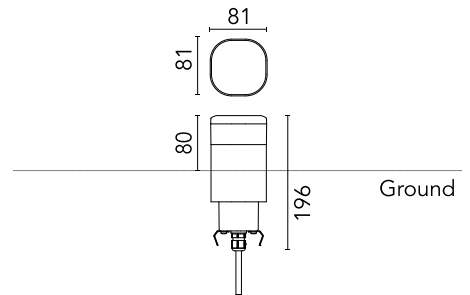

## Pointbreak Balisage 1 - 80

Designed by Piero Lissoni, 2020

6W - 307lm - 4000K - CRI> 80

LED light source included. Integrated 220-240V ON/OFF and 1-10V/DALI dimmable electrical power. Equipped with one piece of neoprene output cable. IP68 junction system to be ordered separately. Luminaire must be installed with mandatory box for installation, ordered separately.

### Main specifications

EAN	8054793368696
Mounting	Ground
Light source type	LED
Light sources included	Yes
LED type	Top LED
Number of lamps	1
Power (W)	6
System power (W)	5.6
Source flux (lm)	625
Lumen Output (lm)	307

### Physical

Colour	Deep Brown
Orientation	Fixed
Recessed depth (mm)	116
Length (mm)	81
Net weight (kg)	1.7
Package height (mm)	165
Package width (mm)	270
Package length (mm)	230
Package volume (m3)	0.01
IP internal	65
H2O stop	Yes
Drive Over	No