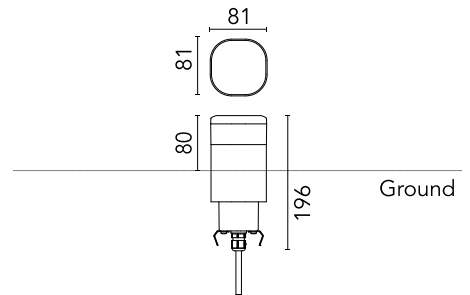

## Pointbreak Balisage 1 - 80

Designed by Piero Lissoni, 2020

6W - 285lm - 3000K - CRI> 80

LED light source included. Integrated 220-240V ON/OFF and 1-10V/DALI dimmable electrical power. Equipped with one piece of neoprene output cable. IP68 junction system to be ordered separately. Luminaire must be installed with mandatory box for installation, ordered separately.

### Main specifications

EAN	8054793367682
Mounting	Ground
Light source type	LED
Light sources included	Yes
LED type	Top LED
Number of lamps	1
Power (W)	6
System power (W)	5.6
Source flux (lm)	600
Lumen Output (lm)	285

### Physical

Colour	Black
Orientation	Fixed
Recessed depth (mm)	116
Length (mm)	81
Net weight (kg)	1.7
Package height (mm)	165
Package width (mm)	270
Package length (mm)	230
Package volume (m3)	0.01
IP internal	65
H2O stop	Yes
Drive Over	No