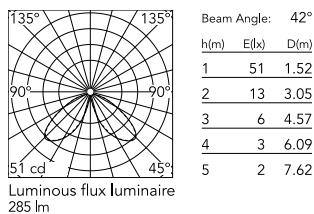

Schematic light drawing

Photometric

Lighting type	Direct
Light distribution	Asymmetric
CCT (K)	3000
CRI>	80
Extreme cut off	No

Electrical

Insulation class	I
Frequency (Hz)	50/60
Main voltage (Vac)	220-240
Power supply	Integrated
Dimmable	No
Power supply type	Non Dimmable
Dimming interface	Not Dimmable
Emergency	No

Ecodesign and Energy Labelling

This product contains a light source of energy efficiency class D

Non-replaceable light source

Replaceable control gear by a professional