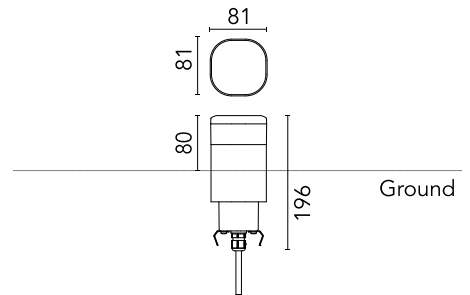

FLOS

F023B3BA012 Forest Green

Pointbreak Balisage 1 - 80

Designed by Piero Lissoni, 2020

6W - 285lm - 3000K - CRI> 80

LED light source included. Integrated 220-240V ON/OFF and 1-10V/DALI dimmable electrical power. Equipped with one piece of neoprene output cable. IP68 junction system to be ordered separately. Luminaire must be installed with mandatory box for installation, ordered separately.

Are you a professional and your project needs consulting and support?

[BOOK AN APPOINTMENT](#)

Main specifications

EAN	8054793367668
Mounting	Ground
Light source type	LED
Light sources included	Yes
LED type	Top LED
Number of lamps	1
Power (W)	6
System power (W)	5.6
Source flux (lm)	600
Lumen Output (lm)	285

Physical

Colour	Forest Green
Orientation	Fixed
Recessed depth (mm)	116
Length (mm)	81
Net weight (kg)	1.7
Package height (mm)	165
Package width (mm)	270
Package length (mm)	230
Package volume (m3)	0.01
IP internal	65
H2O stop	Yes
Drive Over	No