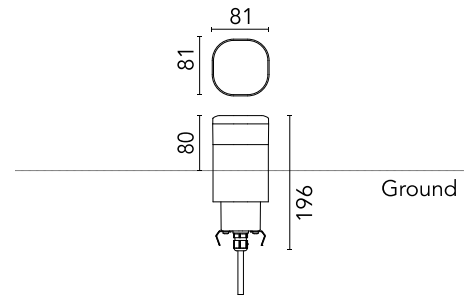

FLOS

F023B2BA033 Anthracite

Pointbreak Balisage 1 - 80

Designed by Piero Lissoni, 2020

6W - 274lm - 2700K - CRI> 80

LED light source included. Integrated 220-240V ON/OFF and 1-10V/DALI dimmable electrical power. Equipped with one piece of neoprene output cable. IP68 junction system to be ordered separately. Luminaire must be installed with mandatory box for installation, ordered separately.

Are you a professional and your project needs consulting and support?

[BOOK AN APPOINTMENT](#)

Main specifications

EAN	8054793366661
Mounting	Ground
Light source type	LED
Light sources included	Yes
LED type	Top LED
Number of lamps	1
Power (W)	6
System power (W)	5.6
Source flux (lm)	576
Lumen Output (lm)	274

Physical

Colour	Anthracite
Orientation	Fixed
Recessed depth (mm)	116
Length (mm)	81
Net weight (kg)	1.7
Package height (mm)	165
Package width (mm)	270
Package length (mm)	230
Package volume (m3)	0.01
IP internal	65
H2O stop	Yes
Drive Over	No