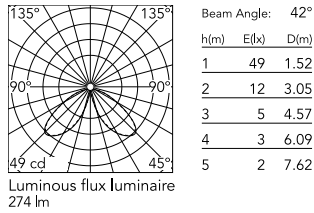

Schematic light drawing

Photometric

Lighting type	Direct
Light distribution	Asymmetric
CCT (K)	2700
CRI>	80
Extreme cut off	No

Electrical

Insulation class	I
Frequency (Hz)	50/60
Main voltage (Vac)	220-240
Power supply	Integrated
Dimmable	No
Power supply type	Non Dimmable
Dimming interface	Not Dimmable
Emergency	No

Ecodesign and Energy Labelling

This product contains a light source of energy efficiency class E

Non-replaceable light source

Replaceable control gear by a professional