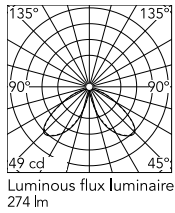

Physical

Colour	Grey
Orientation	Fixed
Recessed depth (mm)	116
Length (mm)	81
Net weight (kg)	1.7
Package height (mm)	165
Package width (mm)	270
Package length (mm)	230
Package volume (m3)	0.01
IP internal	65
H2O stop	Yes
Drive Over	No

Download

[Mounting instructions](#)  ZIP

Photometric Files

[LDT / IES](#)  ZIP

Technical Drawings

[2D](#)  ZIP

[3D](#)  ZIP

[Bim](#)  ZIP

Schematic light drawing

Beam Angle: 42°

h(m)	E(lx)	D(m)
1	49	1.52
2	12	3.05
3	5	4.57
4	3	6.09
5	2	7.62

Photometric

Lighting type	Direct
Light distribution	Asymmetric
CCT (K)	2700
CRI>	80
Extreme cut off	No