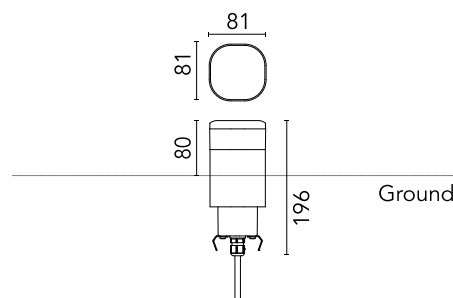

FLOS

F023B2BA006 Grey

Pointbreak Balisage 1 - 80

Designed by Piero Lissoni, 2020

6W - 274lm - 2700K - CRI> 80

LED light source included. Integrated 220-240V ON/OFF and 1-10V/DALI dimmable electrical power. Equipped with one piece of neoprene output cable. IP68 junction system to be ordered separately. Luminaire must be installed with mandatory box for installation, ordered separately.

Are you a professional and your project needs consulting and support?

[BOOK AN APPOINTMENT](#)

Main specifications

EAN	8054793366586
Mounting	Ground
Light source type	LED
Light sources included	Yes
LED type	Top LED
Number of lamps	1
Power (W)	6
System power (W)	5.6
Source flux (lm)	576
Lumen Output (lm)	274

Physical

Colour	Grey
Orientation	Fixed
Recessed depth (mm)	116
Length (mm)	81
Net weight (kg)	1.7
Package height (mm)	165
Package width (mm)	270
Package length (mm)	230
Package volume (m3)	0.01
IP internal	65
H2O stop	Yes
Drive Over	No

Schematic light drawing

Beam Angle: 42°

h(m)	E(lx)	D(m)
1	49	1.52
2	12	3.05
3	5	4.57
4	3	6.09
5	2	7.62

Photometric

Lighting type	Direct
Light distribution	Asymmetric
CCT (K)	2700
CRI>	80
Extreme cut off	No