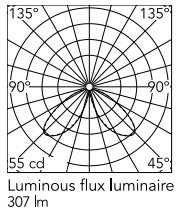

Schematic light drawing