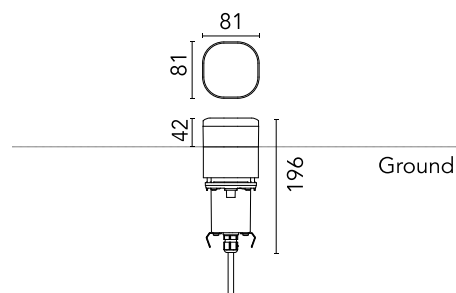

## Pointbreak Balisage 1 - 40

Designed by Piero Lissoni, 2020

6W - 285lm - 3000K - CRI > 80

LED light source included. Integrated 220-240V ON/OFF and 1-10V/DALI dimmable electrical power. Equipped with one piece of neoprene output cable. IP68 junction system to be ordered separately. Luminaire must be installed with mandatory box for installation, ordered separately.

### Main specifications

EAN	8054793367392
Mounting	Ground
Light source type	LED
Light sources included	Yes
LED type	Top LED
Number of lamps	1
Power (W)	6
System power (W)	5.6
Source flux (lm)	600
Lumen Output (lm)	285

### Physical

Colour	Anthracite
Orientation	Fixed
Recessed depth (mm)	154
Length (mm)	81
Net weight (kg)	1.62
Package height (mm)	165
Package width (mm)	270
Package length (mm)	230
Package volume (m3)	0.01
IP internal	65
H2O stop	Yes
Drive Over	No