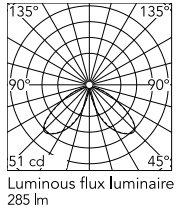

Physical

Colour	Deep Brown
Orientation	Fixed
Recessed depth (mm)	154
Length (mm)	81
Net weight (kg)	1.62
Package height (mm)	165
Package width (mm)	270
Package length (mm)	230
Package volume (m3)	0.01
IP internal	65
H2O stop	Yes
Drive Over	No

Download

[Mounting instructions](#)  ZIP

Photometric Files

[LDT / IES](#)  ZIP

Technical Drawings

[2D](#)  ZIP

[3D](#)  ZIP

[Bim](#)  ZIP

Schematic light drawing

Beam Angle: 42°

h(m)	E(lx)	D(m)
1	51	1.52
2	13	3.05
3	6	4.57
4	3	6.09
5	2	7.62

Photometric

Lighting type	Direct
Light distribution	Asymmetric
CCT (K)	3000
CRI>	80
Extreme cut off	No