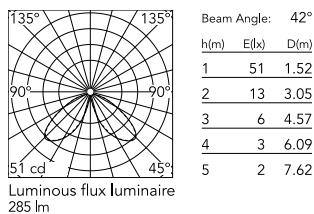

Schematic light drawing