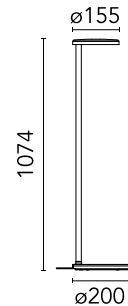

FLOS

09.8220.AH Glossy Grey

Oblique Floor

Designed by Vincent Van Duysen

LED - Top LED - 8W - 479lm - 2700K - CRI> 90 - Beam° 34

Floor lamp that, thanks to its innovative patented lens, offers asymmetrical light distribution and excellent visual comfort. Its shape, height and dimensions are consistent with the functionality of the product, which provides excellent reading or companion lighting while keeping the light source invisible to the user. Driver input: 24 V

Are you a professional and your project needs consulting and support?

[BOOK AN APPOINTMENT](#)

Main specifications

| | |
|------------------------|---------------------|
| Mounting | Floor |
| Environments | Indoor dry location |
| Light source type | LED |
| Light sources included | Yes |
| LED type | Top LED |
| Lamp category | LED |
| Number of lamps | 1 |
| Power (W) | 8 |
| System power (W) | 10 |
| Lumen Output (lm) | 479 |

Physical

| | |
|---------------------|-------------|
| Colour | Glossy Grey |
| Length (mm) | 200 |
| Cord length (mm) | 2500 |
| Net weight (kg) | 3.32 |
| Package height (mm) | 120 |
| Package width (mm) | 30 |
| Package length (mm) | 30 |
| IP internal | 20 |

Schematic light drawing

Beam Angle: 35°

| h(m) | E(lx) | D(m) |
|------|-------|-------|
| 1 | 229 | 2.18 |
| 2 | 57 | 4.36 |
| 3 | 25 | 6.54 |
| 4 | 14 | 8.72 |
| 5 | 9 | 10.90 |

Photometric

| | |
|--------------------------|----------------------------|
| Lighting type | Direct |
| Light distribution | Asymmetric |
| CCT (K) | 2700 |
| CRI> | 90 |
| McAdam steps (SDCM) | 3 |
| LED Life / Failure Ratio | L90B10 > 50.000h (Tc=85°C) |
| Beam angle C0-180 (°) | 34 |
| Beam angle C90-270 (°) | 46 |