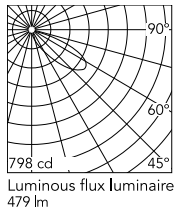

Physical

| | |
|---------------------|-------------|
| Colour | Glossy Grey |
| Length (mm) | 200 |
| Cord length (mm) | 2500 |
| Net weight (kg) | 3.32 |
| Package height (mm) | 120 |
| Package width (mm) | 30 |
| Package length (mm) | 30 |
| IP internal | 20 |

Download

Mounting instructions [↓ PDF](#)

Photometric Files

LDT / IES [↓ ZIP](#)

Technical Drawings

2D [↓ ZIP](#)

3D [↓ ZIP](#)

[Bim](#) [↓ ZIP](#)

Schematic light drawing

Beam Angle: 35°

| h(m) | E(lx) | D(m) |
|------|-------|-------|
| 1 | 229 | 2.18 |
| 2 | 57 | 4.36 |
| 3 | 25 | 6.54 |
| 4 | 14 | 8.72 |
| 5 | 9 | 10.90 |

Photometric

| | |
|--------------------------|----------------------------|
| Lighting type | Direct |
| Light distribution | Asymmetric |
| CCT (K) | 2700 |
| CRI> | 90 |
| McAdam steps (SDCM) | 3 |
| LED Life / Failure Ratio | L90B10 > 50.000h (Tc=85°C) |
| Beam angle C0-180 (°) | 34 |
| Beam angle C90-270 (°) | 46 |