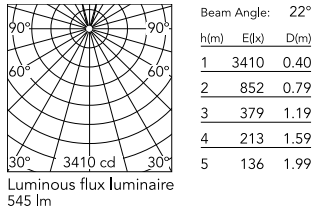

Schematic light drawing

Photometric

Lighting type	Direct, Indirect
CCT (K)	2700
CRI>	90

Electrical

Insulation class	I
Frequency (Hz)	50/60
Main voltage (Vac)	220-240
Power supply	Integrated
Dimmable	Yes
Power supply type	Mains Cut Dimming
Dimming interface	Remote Dimmable (Dimmer Not Included)
Batteries inside	No