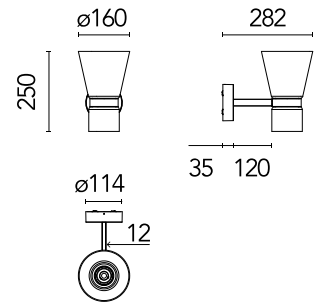

FLOS

D305W02CEEA21 Silver

Nocturne W Cone

Designed by Konstantin Grcic, 2026

12W - 545lm - 2700K - CRI> 90

Modular wall lamp emitting direct and ambient light. Extruded aluminium base and arm with rectangular wall fixing plate. Extra-clear borosilicate glass diffuser in conical form providing focused directional illumination. Die-cast aluminium Light Engine housed within lamp junctions. Dual LED sources: COB LED and perimetral halo LED. Conical light unit swivels on two axes. Dimmable phase cut.

Designed by Konstantin Grcic, Nocturne combines the precise logic of industrial aluminium with the timeless beauty of blown glass. In the floor version, the system rises vertically, allowing one or more luminous volumes to structure the space. Conceived as a modular composition, Nocturne opens tailored possibilities for both architectural and domestic environments. Its innovative Light Engine activates the glass from within, pairing high-performance illumination with a soft halo that gives the transparent material a luminous, almost ethereal quality.

Are you a professional and your project needs consulting and support?

[BOOK AN APPOINTMENT](#)

Main specifications

EAN	8059607078730
Mounting	Wall
Environments	Indoor dry location
Light source type	LED
Light sources included	Yes
LED type	LED array, LED Module
Power (W)	12
System power (W)	12
Lumen Output (lm)	545

Physical

Colour	Silver
Length (mm)	282
Canopy length/diameter (mm)	114
Canopy height (mm)	35
Net weight (kg)	1.26
Package volume (m3)	0.05
IP internal	20

Download

Mounting instructions [↓ PDF](#)

Photometric Files

LDT / IES [↓ ZIP](#)

Technical Drawings

2D [↓ ZIP](#)

3D [↓ ZIP](#)

Ecodesign and Energy

Labelling

Replaceable (LED only) light source by a professional

Replaceable control gear by a professional