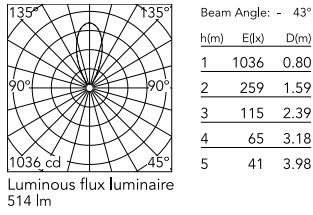

Physical

Colour	Silver
Length (mm)	429
Canopy length/diameter (mm)	114
Canopy height (mm)	35
Net weight (kg)	1.57
Package volume (m3)	0.09
IP internal	20

Download

Mounting instructions [↓ PDF](#)

Photometric Files

LDT / IES [↓ ZIP](#)

Technical Drawings

2D [↓ ZIP](#)

3D [↓ ZIP](#)

Ecodesign and Energy

Labelling

Schematic light drawing

Photometric