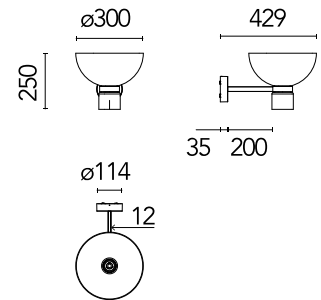

FLOS

D305W01CEEA21 Silver

Nocturne W Bowl

Designed by Konstantin Grcic, 2026

12W - 514lm - 2700K - CRI> 90

Modular wall lamp emitting diffused and ambient light. Extruded aluminium base and arm with rectangular wall fixing plate. Extra-clear borosilicate glass diffuser in hemispherical form providing diffuse ceiling wash. Die-cast aluminium Light Engine housed within lamp junctions. Dual LED sources: COB LED and perimetral halo LED. Dimmable phase cut.

Designed by Konstantin Grcic, Nocturne combines the precise logic of industrial aluminium with the timeless beauty of blown glass. In the floor version, the system rises vertically, allowing one or more luminous volumes to structure the space. Conceived as a modular composition, Nocturne opens tailored possibilities for both architectural and domestic environments. Its innovative Light Engine activates the glass from within, pairing high-performance illumination with a soft halo that gives the transparent material a luminous, almost ethereal quality.