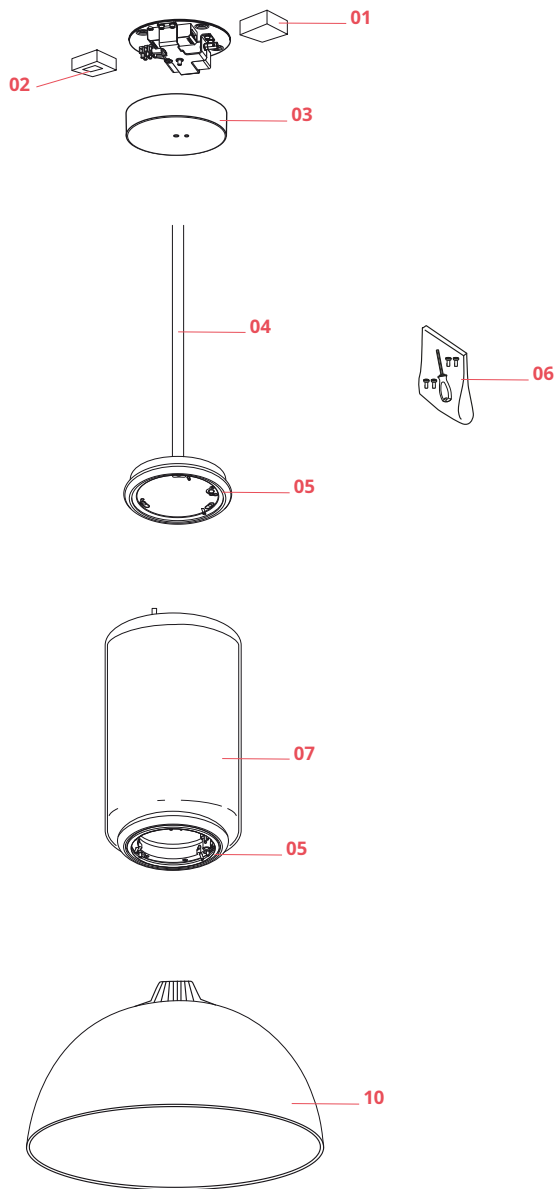

## Noctambule Suspension 2 Low Cylinder Bowl

Designed by Konstantin Grcic, 2019

45W - 1007lm - 2700K - CRI> 90

Hanging lamps consisting of interconnecting glass modules reaching a length of 3,2 mt. (126.77") with 4 mt. (157.48") suspended power cable. Cylindrical and semi-spherical transparent blown glass structure, suspended die cast aluminium ring connector, hydroformed steel internal lateral arm and injection moulded optical opal silicone outer ring diffusers. The power supply unit within the ceiling rose can be used as a dimmer to adjust the light intensity by 10% to 100% in either direction by means of the 0-10/1-10V, PUSH, DALI control.

## Schematic light drawing

## Spare Parts

- |     |  |           |
|-----|--|-----------|
| 00. | Push button and cables assembly for dimmer           | RF27318   |
| 01. | Power supply kit for Arrangements small & Noctambule | RF0410500 |
| 02. | Led dimmer kit                                       | RF34197   |
| 03. | Noctambule ceiling rose cover                        | RF27422   |
| 04. | Noctambule Suspension attack                         | F0253030  |
| 05. | Ring led diffuser                                    | RF27498   |
| 06. | Fixing screws kit                                    | RF0254100 |
| 07. | Noctambule Low Cylinder                              | F0254000  |
| 10. | Noctambule Bowl                                      | F0255000  |