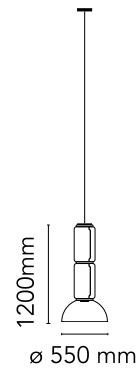

45W - 1007lm - 2700K - CRI> 90

Hanging lamps consisting of interconnecting glass modules reaching a length of 3,2 mt. (126.77") with 4 mt. (157.48") suspended power cable. Cylindrical and semi-spherical transparent blown glass structure, suspended die cast aluminium ring connector, hydroformed steel internal lateral arm and injection moulded optical opal silicone outer ring diffusers. The power supply unit within the ceiling rose can be used as a dimmer to adjust the light intensity by 10% to 100% in either direction by means of the 0-10/1-10V, PUSH, DALI control.

Are you a professional and your project needs consulting and support?

BOOK AN APPOINTMENT