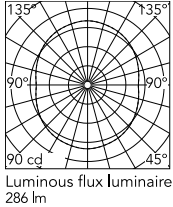

Schematic light drawing