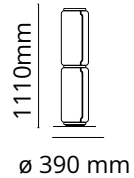

FLOS

■ F0286000 Black

Noctambule Floor 2 High Cylinder Small Base

Designed by Konstantin Grcic, 2019

27W - 795lm - 2700K

Standing lamps consisting of interconnecting glass modules reaching a height of 2,17 metres (85.43"). Cylindrical and semi-spherical transparent blown glass structure, die cast aluminium base and rings, hydroformed steel internal lateral arms and injection moulded optical opal silicone outer ring diffusers. The power supply cable is 2 metres (78.74") long, with a pedal operated panel used as a dimmer to adjust the light intensity by 10% to 100% in either direction. Wall mounted power supply unit with interchangeable plugs.

Are you a professional and your project needs consulting and support?

[BOOK AN APPOINTMENT](#)