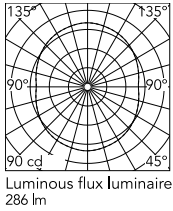

Physical

Colour	Black
Length (mm)	250
Cord colour	Black
Cord length (mm)	1800
Net weight (kg)	16.55
Package volume (m3)	0.2
IP internal	20

Download

Mounting instructions	↓ PDF
Mounting instructions	↓ PDF
Mounting instructions	↓ PDF

Photometric Files

LDT / IES	↓ ZIP
-----------	-----------------------

Technical Drawings

3D	↓ ZIP
Bim	↓ ZIP

Schematic light drawing

Photometric

Lighting type	Total
Light distribution	Symmetric
CCT (K)	2700
Extreme cut off	No