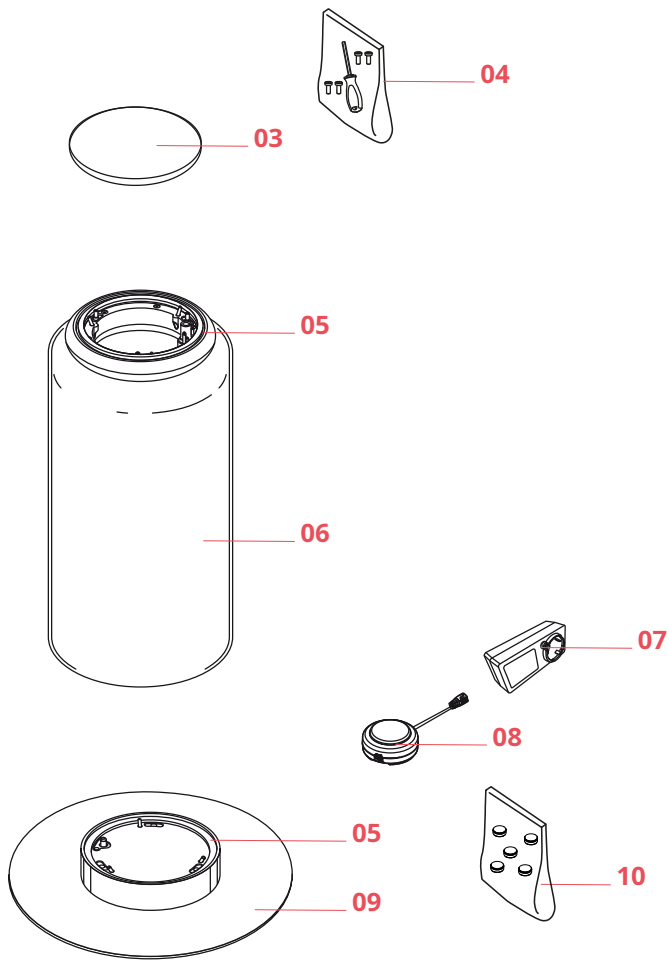

FLOS

■ F0286000 Black

Noctambule Floor 2 High Cylinder Small Base

Designed by Konstantin Grcic, 2019

27W - 795lm - 2700K

Standing lamps consisting of interconnecting glass modules reaching a height of 2,17 metres (85.43"). Cylindrical and semi-spherical transparent blown glass structure, die cast aluminium base and rings, hydroformed steel internal lateral arms and injection moulded optical opal silicone outer ring diffusers. The power supply cable is 2 metres (78.74") long, with a pedal operated panel used as a dimmer to adjust the light intensity by 10% to 100% in either direction. Wall mounted power supply unit with interchangeable plugs.

Physical

Colour	Black
Length (mm)	250
Cord colour	Black
Cord length (mm)	1800
Net weight (kg)	16.55
Package volume (m3)	0.2
IP internal	20

Download

Mounting instructions	↓ PDF
Mounting instructions	↓ PDF
Mounting instructions	↓ PDF

Ecodesign and Energy Labelling

This product contains a light source of energy efficiency class E

Spare Parts

- | | | |
|-----|---|-----------|
| 03. | Noctambule Floor Terminal cap | F0293030 |
| 04. | Fixing screws kit | RF0254100 |
| 05. | Ring led diffuser | RF27498 |
| 06. | Noctambule High Cylinder | F0257000 |
| 07. | Black plug assembly kit & 48V driver | RF6600130 |
| 08. | Noctambule switch dimmer assembly (with EMC filter) | RF37082 |
| 09. | Noctambule Floor Small base | F0261030 |
| 10. | Noctambule F n°5 adjustable feet kit | RF0254200 |