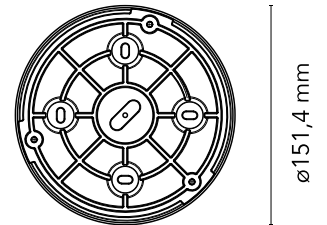

FLOS

F1908009 Matte White

My Disc Rose

Designed by Michael Anastassiades, 2023

Dimmbare Decke rose.

Are you a professional and your project needs consulting and support?

[BOOK AN APPOINTMENT](#)

Main specifications

EAN	8059607057025
Environments	Indoor dry location
Power (W)	42
System power (W)	44

Physical

Colour	Matte White
Length (mm)	152
Canopy colour	Matte White
Net weight (kg)	1
Package height (mm)	120
Package width (mm)	260
Package length (mm)	240
Package volume (m3)	0.01
IP internal	20