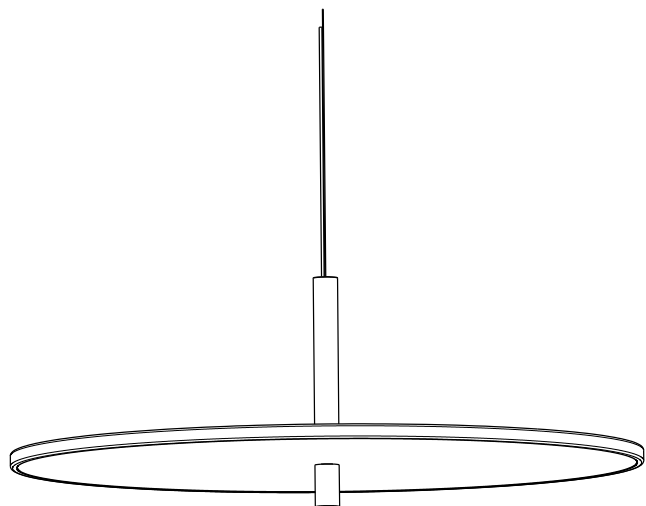

Spare Parts

01.	Power supply unit for led	RF22934
02.	Led dimmer kit	RF34197
03.	My Disc cover ceiling rose	RF1908100