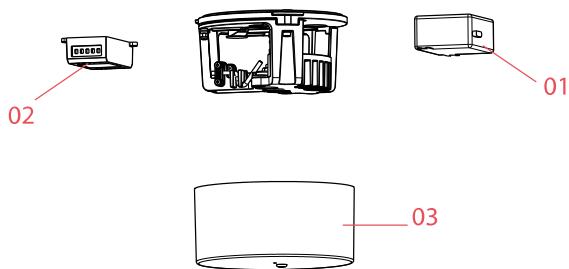

Spare Parts

01.	Power supply unit for led	RF22934
02.	Led dimmer kit	RF34197
03.	My Disc cover ceiling rose	RF1908100