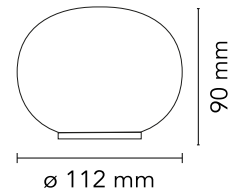

### Physical

|                     |       |
|---------------------|-------|
| Colour              | White |
| Length (mm)         | 120   |
| Cord colour         | White |
| Cord length (mm)    | 1500  |
| Net weight (kg)     | 0.42  |
| Package height (mm) | 190   |
| Package width (mm)  | 190   |
| Package length (mm) | 190   |
| Package volume (m3) | 0.01  |
| IP internal         | 40    |

## Schematic light drawing

Luminous flux luminaire  
230 lm