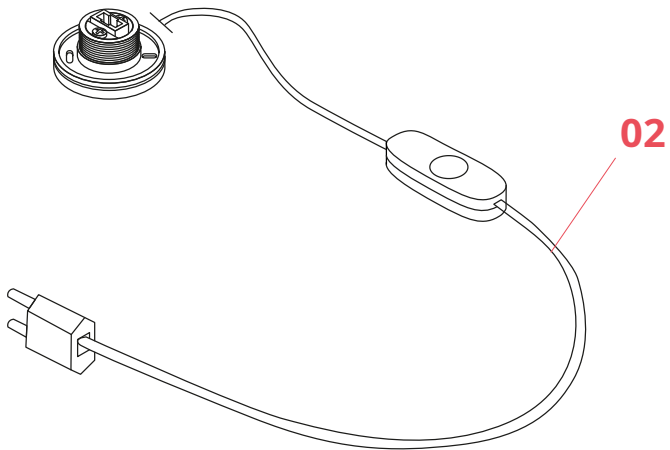

01.	Mini Glo-Ball Ceiling/Wall & Table new diffuser assembly	RF4190400
02.	Mini Glo-Ball Table Assembly Electrical Wiring with Switch White	RF32896