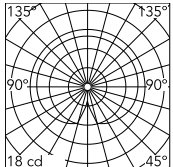

### Physical

|                     |       |
|---------------------|-------|
| Colour              | White |
| Length (mm)         | 120   |
| Cord colour         | White |
| Cord length (mm)    | 1500  |
| Net weight (kg)     | 0.42  |
| Package height (mm) | 190   |
| Package width (mm)  | 190   |
| Package length (mm) | 190   |
| Package volume (m3) | 0.01  |
| IP internal         | 40    |

### Technical Drawings

[2D](#)  ZIP

[3D](#)  ZIP

[Bim](#)  ZIP

## Schematic light drawing

Luminous flux luminaire  
230 lm