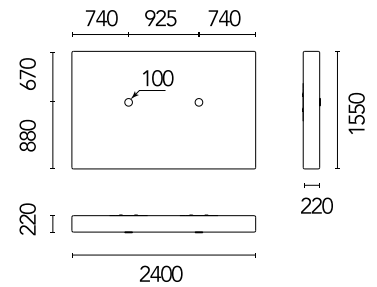

FLOS

F3817009

Maap W2

Designed by Erwan Bouroullec, 2026

LED retrofit - 8 x 160W

Wall lamp emitting diffused light. LED sources mounted on an iron support fixed to a round iron back plate. Lamp body in ultra-lightweight tear-resistant fibre material. Casing magnetically secured to the metal frame using large magnetic buttons. Designed to be manually crumpled to create its final form.

Maap by Erwan Bouroullec brings together three recurring themes in his work: geometry, natural structures and lightness. Conceived as an expansive surface of illumination, its ultralight, paper-like membrane must be crumpled during installation, confronting precise geometry with unpredictability and forming a luminous landscape that can be endlessly reshaped. Resembling a cloud of organic light, Maap diffuses a soft, immersive glow over a broad area with a design that is both radically simple and inherently complex.

Are you a professional and your project needs consulting and support?

[BOOK AN APPOINTMENT](#)

Download

[Mounting instructions](#) PDF

[Mounting instructions](#) PDF

Main specifications

EAN	8059607079577
Mounting	Wall, Floor
Environments	Indoor dry location
Light source type	Bulb
Light sources included	No
Lamp category	LED retrofit
Lamp holders	E27
Number of lamps	8
Power (W)	160
System power (W)	160

Physical

Length (mm)	2400
Net weight (kg)	7.15
Package volume (m3)	0.14
IP internal	20