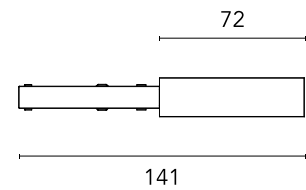

Ceiling surface, Wall surface

Feed unit for remote power supply unit. Power cable inserting is possible both from the Rear and the side.

Are you a professional and your project needs consulting and support?

[BOOK AN APPOINTMENT](#)

Main specifications

Mounting	Ceiling surface, Wall surface
Environments	Indoor dry location
Light sources included	No

Physical

Colour	Brushed Bronze
Net weight (kg)	0.02
IP internal	20

Download

[Mounting instructions](#)