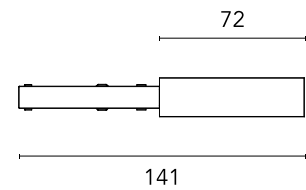

Ceiling surface, Wall surface

Feed unit for remote power supply unit. Power cable inserting is possible both from the Rear and the side.

Are you a professional and your project needs consulting and support?

[BOOK AN APPOINTMENT](#)

Main specifications

Mounting	Ceiling surface, Wall surface
Environments	Indoor dry location
Light sources included	No

Physical

Colour	Brushed Steel
Net weight (kg)	0.02
IP internal	20

Download

[Mounting instructions](#)