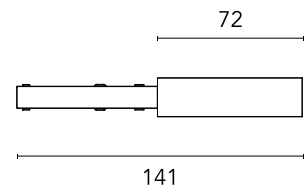

Wall surface, Ceiling surface

Feed unit for remote power supply unit. Power cable inserting is possible both from the Rear and the side.

Are you a professional and your project needs consulting and support?

[BOOK AN APPOINTMENT](#)

Main specifications

Mounting	Wall surface, Ceiling surface
Environments	Indoor dry location
Light sources included	No

Physical

Colour	Black
Net weight (kg)	0.02
IP internal	20

Download

[Mounting instructions](#)