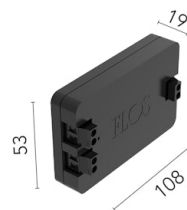

Accessories & Power Supply

REQUIRED
Power supply

Electrical

60.9352

LED power supply source for remote installation in 24V/200W electric control panel. To avoid problems of overload it is recommended to install a power source every 185W. 100/240V.

REQUIRED
Power supply

Electrical

60.9777A

Remote Power Supply Non Dimmable 24V. 120W. 220/240V

REQUIRED
Power supply

Electrical

60.9705A

Remote Power Supply Non Dimmable 24V. 60W. 220/240V

OPTIONAL
Power supply

Electrical

08.0613.14A

Dimmable control box 1-10V, 24/48V. For remote installation.