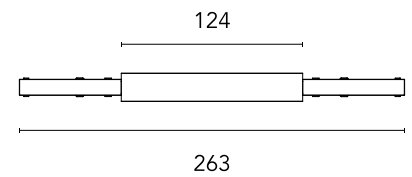

FLOS

06.2621.40 White

Linear Connector Feed - Non Dimmable NEW

Designed by FLOS Architectural, 2023

Ceiling surface, Wall surface

Feed intermediate connector. Rear feeding cable entry.

Are you a professional and your project needs consulting and support?

[BOOK AN APPOINTMENT](#)

Main specifications

Mounting	Ceiling surface, Wall surface
Environments	Indoor dry location
Light sources included	No

Physical

Colour	White
Net weight (kg)	0.02
IP internal	20

Download