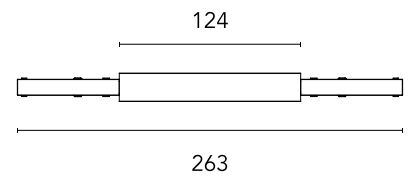

FLOS

06.2621.14 Black

Linear Connector Feed - Non Dimmable NEW

Designed by FLOS Architectural, 2023

Ceiling surface, Wall surface

Feed intermediate connector. Rear feeding cable entry.

Are you a professional and your project needs consulting and support?

[BOOK AN APPOINTMENT](#)

Main specifications

Mounting	Ceiling surface, Wall surface
Environments	Indoor dry location
Light sources included	No

Physical

Colour	Black
Net weight (kg)	0.02
IP internal	20

Download