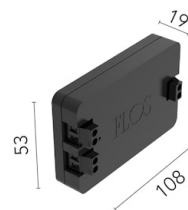

Accessories & Power Supply

REQUIRED
Power supply

Electrical

60.9352

LED power supply source for remote installation in 24V/200W electric control panel. To avoid problems of overload it is recommended to install a power source every 185W. 100/240V.

REQUIRED
Power supply

Electrical

60.9777A

Remote Power Supply Non Dimmable 24V. 120W. 220/240V

REQUIRED
Power supply

Electrical

60.9705A

Remote Power Supply Non Dimmable 24V. 60W. 220/240V

OPTIONAL
Power supply

Electrical

08.0613.14A

Dimmable control box 1-10V, 24/48V. For remote installation.