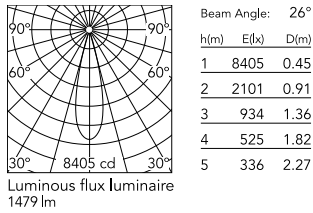

Physical

Colour	White/White
Orientation	Adjustable
Rotation (°)	360
Longitudinal tilting (°)	90
Net weight (kg)	0.5
IP internal	20

Download

[Mounting instructions](#)  PDF

Photometric Files

[LDT / IES](#)  ZIP

Technical Drawings

[2D](#)  ZIP

[3D](#)  ZIP

Schematic light drawing

Photometric

Lighting type	Direct
Light distribution	Symmetric
CCT (K)	4000
CRI>	90
Rf fidelity index	92
Rg gamut index	99
LED Life / Failure Ratio	L80B50>47.000h_Tc85°C
Beam angle C0-180 (°)	26
Beam angle C90-270 (°)	26
UGR _L	<10