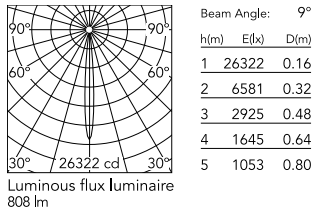

Physical

Colour	White
Orientation	Adjustable
Rotation (°)	360
Longitudinal tilting (°)	90
Net weight (kg)	0.5
IP internal	20

Download

[Mounting instructions](#)  PDF

Photometric Files

[LDT / IES](#)  ZIP

Technical Drawings

[2D](#)  ZIP

[3D](#)  ZIP

Schematic light drawing

Photometric

Lighting type	Direct
Light distribution	Symmetric
CCT (K)	3000
CRI>	90
Rf fidelity index	92
Rg gamut index	100
LED Life / Failure Ratio	L80B50>47.000h_Tc85°C
Beam angle C0-180 (°)	9
Beam angle C90-270 (°)	9
UGR _L	<10