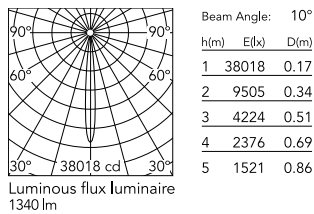

Physical

Colour	Black
Orientation	Fixed
Recessed depth (mm)	129
Spot diameter (mm)	90
Net weight (kg)	0.54
IP internal	20
IP external	54

Download

Mounting instructions [↓ PDF](#)

Photometric Files

LDT / IES [↓ ZIP](#)

Technical Drawings

2D [↓ ZIP](#)

3D [↓ ZIP](#)

[Bim](#) [↓ ZIP](#)

Schematic light drawing

Photometric

Lighting type	Direct
Light distribution	Symmetric
CCT (K)	3000
CRI>	90
McAdam steps (SDCM)	2
LED Life / Failure Ratio	L70B40 >50.000h (Tc=85°C)
Beam angle C0-180 (°)	10
Beam angle C90-270 (°)	10
UGR _L	<10