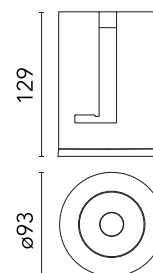

LED - LED array - 18W - 1340lm - 3000K - CRI> 90 - Beam° 10

LED lighting module, with low glare, to be inserted in the recessed frames (not included), installation through a bayonet system with interchangeable spots. Remote driver not included.

Are you a professional and your project needs consulting and support?

BOOK AN APPOINTMENT