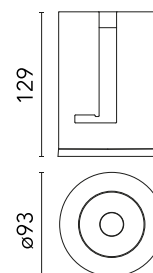

LED lighting module, with low glare, to be inserted in the recessed frames (not included), installation through a bayonet system with interchangeable spots. Remote driver not included.

Are you a professional and your project needs consulting and support?

BOOK AN APPOINTMENT