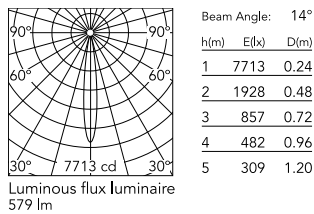

Physical

Colour	Black/Bronze
Trim	Yes
Orientation	Fixed
Recessed depth (mm)	30
Spot diameter (mm)	73
Length (mm)	73
Canopy width (mm)	0
Canopy height (mm)	0
Net weight (kg)	0.1
Package height (mm)	9
Package width (mm)	14
Package length (mm)	10
IP internal	20
IP external	54

 Replaceable (LED only) light source by a professional

 Replaceable control gear by a professional

Schematic light drawing

Photometric

Lighting type	Direct
Light distribution	Symmetric
CCT (K)	3000
CRI>	90
McAdam steps (SDCM)	3
Rf fidelity index	91
Rg gamut index	101
LED Life / Failure Ratio	L90B50>59.000h_Tc85°C
Beam angle C0-180 (°)	14
Beam angle C90-270 (°)	14
Extreme cut off	Yes
UGR _L	<10