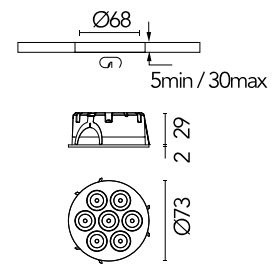

FLOS

05.8474.14 Black/Bronze

Light Shadow Mini Round Trim Optic Spot

Designed by FLOS Architectural, 2025

LED - Power LED - 6.1W - 579lm - 3000K - CRI> 90 - Beam° 14

Recessed integrated luminaire with 7 LED lighting spots. Remote power supply not included (220-240V). Pre-installation frame not required.

Are you a professional and your project needs consulting and support?

[BOOK AN APPOINTMENT](#)

Main specifications

Mounting	Recessed
Environments	Indoor dry location
Light source type	LED
Light sources included	Yes
LED type	Power LED
Lamp category	LED
Number of lamps	1
Power (W)	6.1
System power (W)	7.9
Source flux (lm)	681
Lumen Output (lm)	579

Physical

Colour	Black/Bronze
Trim	Yes
Orientation	Fixed
Recessed depth (mm)	30
Spot diameter (mm)	73
Length (mm)	73
Canopy width (mm)	0
Canopy height (mm)	0
Net weight (kg)	0.1
Package height (mm)	9
Package width (mm)	14
Package length (mm)	10
IP internal	20
IP external	54

 Replaceable (LED only) light source by a professional

 Replaceable control gear by a professional

Schematic light drawing

Photometric

Lighting type	Direct
Light distribution	Symmetric
CCT (K)	3000
CRI>	90
McAdam steps (SDCM)	3
Rf fidelity index	91
Rg gamut index	101
LED Life / Failure Ratio	L90B50>59.000h_Tc85°C
Beam angle C0-180 (°)	14
Beam angle C90-270 (°)	14
Extreme cut off	Yes
UGR _L	<10