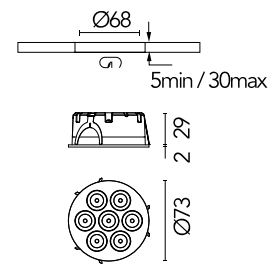

FLOS

05.8473.40 White/Steel

Light Shadow Mini Round Trim Optic Spot

Designed by FLOS Architectural, 2025

LED - Power LED - 6.1W - 575lm - 3000K - CRI> 90 - Beam° 14

Recessed integrated luminaire with 7 LED lighting spots. Remote power supply not included (220-240V). Pre-installation frame not required.

Are you a professional and your project needs consulting and support?

[BOOK AN APPOINTMENT](#)

Main specifications

Mounting	Recessed
Environments	Indoor dry location
Light source type	LED
Light sources included	Yes
LED type	Power LED
Lamp category	LED
Number of lamps	1
Power (W)	6.1
System power (W)	7.9
Source flux (lm)	681
Lumen Output (lm)	575

Physical

Colour	White/Steel
Trim	Yes
Orientation	Fixed
Recessed depth (mm)	30
Spot diameter (mm)	73
Length (mm)	73
Canopy width (mm)	0
Canopy height (mm)	0
Net weight (kg)	0.1
Package height (mm)	9
Package width (mm)	14
Package length (mm)	10
IP internal	20
IP external	54

 Replaceable (LED only) light source by a professional

 Replaceable control gear by a professional

Schematic light drawing

Photometric

Lighting type	Direct
Light distribution	Symmetric
CCT (K)	3000
CRI>	90
McAdam steps (SDCM)	3
Rf fidelity index	91
Rg gamut index	101
LED Life / Failure Ratio	L90B50>59.000h_Tc85°C
Beam angle C0-180 (°)	14
Beam angle C90-270 (°)	14
Extreme cut off	Yes
UGR _L	<10