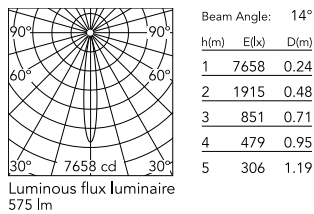

Physical

Colour	White/Steel
Trim	Yes
Orientation	Fixed
Recessed depth (mm)	30
Spot diameter (mm)	73
Length (mm)	73
Canopy width (mm)	0
Canopy height (mm)	0
Net weight (kg)	0.1
Package height (mm)	9
Package width (mm)	14
Package length (mm)	10
IP internal	20
IP external	54

 Replaceable (LED only) light source by a professional

 Replaceable control gear by a professional

Schematic light drawing

Photometric

Lighting type	Direct
Light distribution	Symmetric
CCT (K)	3000
CRI>	90
McAdam steps (SDCM)	3
Rf fidelity index	91
Rg gamut index	101
LED Life / Failure Ratio	L90B50>59.000h_Tc85°C
Beam angle C0-180 (°)	14
Beam angle C90-270 (°)	14
Extreme cut off	Yes
UGR _L	<10