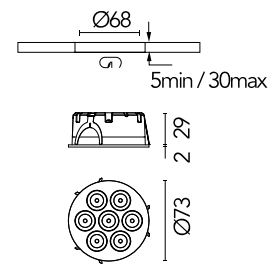

FLOS

05.8470.14 Black/White

Light Shadow Mini Round Trim Optic Spot

Designed by FLOS Architectural, 2025

LED - Power LED - 6.1W - 590lm - 3000K - CRI> 90 - Beam° 14

Recessed integrated luminaire with 7 LED lighting spots. Remote power supply not included (220-240V). Pre-installation frame not required.

Are you a professional and your project needs consulting and support?

[BOOK AN APPOINTMENT](#)

Main specifications

Mounting	Recessed
Environments	Indoor dry location
Light source type	LED
Light sources included	Yes
LED type	Power LED
Lamp category	LED
Number of lamps	1
Power (W)	6.1
System power (W)	7.9
Source flux (lm)	681
Lumen Output (lm)	590

Physical

Colour	Black/White
Trim	Yes
Orientation	Fixed
Recessed depth (mm)	30
Spot diameter (mm)	73
Length (mm)	73
Canopy width (mm)	0
Canopy height (mm)	0
Net weight (kg)	0.1
Package height (mm)	9
Package width (mm)	14
Package length (mm)	10
IP internal	20
IP external	54