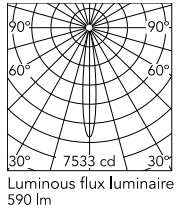

Schematic light drawing

h(m)	E(lx)	D(m)
1	7533	0.24
2	1883	0.48
3	837	0.72
4	471	0.96
5	301	1.20

Photometric

Lighting type	Direct
Light distribution	Symmetric
CCT (K)	3000
CRI>	90
McAdam steps (SDCM)	3
Rf fidelity index	91
Rg gamut index	101
LED Life / Failure Ratio	L90B50>59.000h_Tc85°C
Beam angle C0-180 (°)	14
Beam angle C90-270 (°)	14
Extreme cut off	Yes
UGR_L	<10

Electrical

Insulation class	III
Forward voltage (V)	21
LED current (mA)	300
Power supply	Remote
Dimmable	Yes
Power supply type	Dimmable
Dimming interface	Remote Dimmable (Dimmer Not Included)
Batteries inside	No