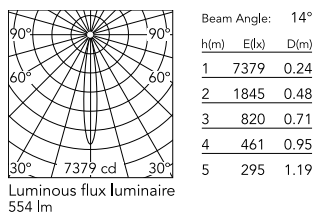

Physical

Colour	Black/Steel
Trim	Yes
Orientation	Fixed
Recessed depth (mm)	30
Spot diameter (mm)	73
Length (mm)	73
Canopy width (mm)	0
Canopy height (mm)	0
Net weight (kg)	0.1
Package height (mm)	9
Package width (mm)	14
Package length (mm)	10
IP internal	20
IP external	54

 Replaceable (LED only) light source by a professional

 Replaceable control gear by a professional

Schematic light drawing

Photometric

Lighting type	Direct
Light distribution	Symmetric
CCT (K)	2700
CRI>	90
McAdam steps (SDCM)	3
Rf fidelity index	93
Rg gamut index	98
LED Life / Failure Ratio	L90B50>59.000h_Tc85°C
Beam angle C0-180 (°)	14
Beam angle C90-270 (°)	14
Extreme cut off	Yes
UGR _L	<10