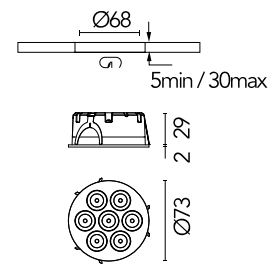

FLOS

05.8453.14 Black/Steel

Light Shadow Mini Round Trim Optic Spot

Designed by FLOS Architectural, 2025

LED - Power LED - 6.1W - 554lm - 2700K - CRI> 90 - Beam° 14

Recessed integrated luminaire with 7 LED lighting spots. Remote power supply not included (220-240V). Pre-installation frame not required.

Are you a professional and your project needs consulting and support?

[BOOK AN APPOINTMENT](#)

Main specifications

Mounting	Recessed
Environments	Indoor dry location
Light source type	LED
Light sources included	Yes
LED type	Power LED
Lamp category	LED
Number of lamps	1
Power (W)	6.1
System power (W)	7.9
Source flux (lm)	658
Lumen Output (lm)	554

Physical

Colour	Black/Steel
Trim	Yes
Orientation	Fixed
Recessed depth (mm)	30
Spot diameter (mm)	73
Length (mm)	73
Canopy width (mm)	0
Canopy height (mm)	0
Net weight (kg)	0.1
Package height (mm)	9
Package width (mm)	14
Package length (mm)	10
IP internal	20
IP external	54

 Replaceable (LED only) light source by a professional

 Replaceable control gear by a professional

Schematic light drawing

Photometric

Lighting type	Direct
Light distribution	Symmetric
CCT (K)	2700
CRI>	90
McAdam steps (SDCM)	3
Rf fidelity index	93
Rg gamut index	98
LED Life / Failure Ratio	L90B50>59.000h_Tc85°C
Beam angle C0-180 (°)	14
Beam angle C90-270 (°)	14
Extreme cut off	Yes
UGR _L	<10